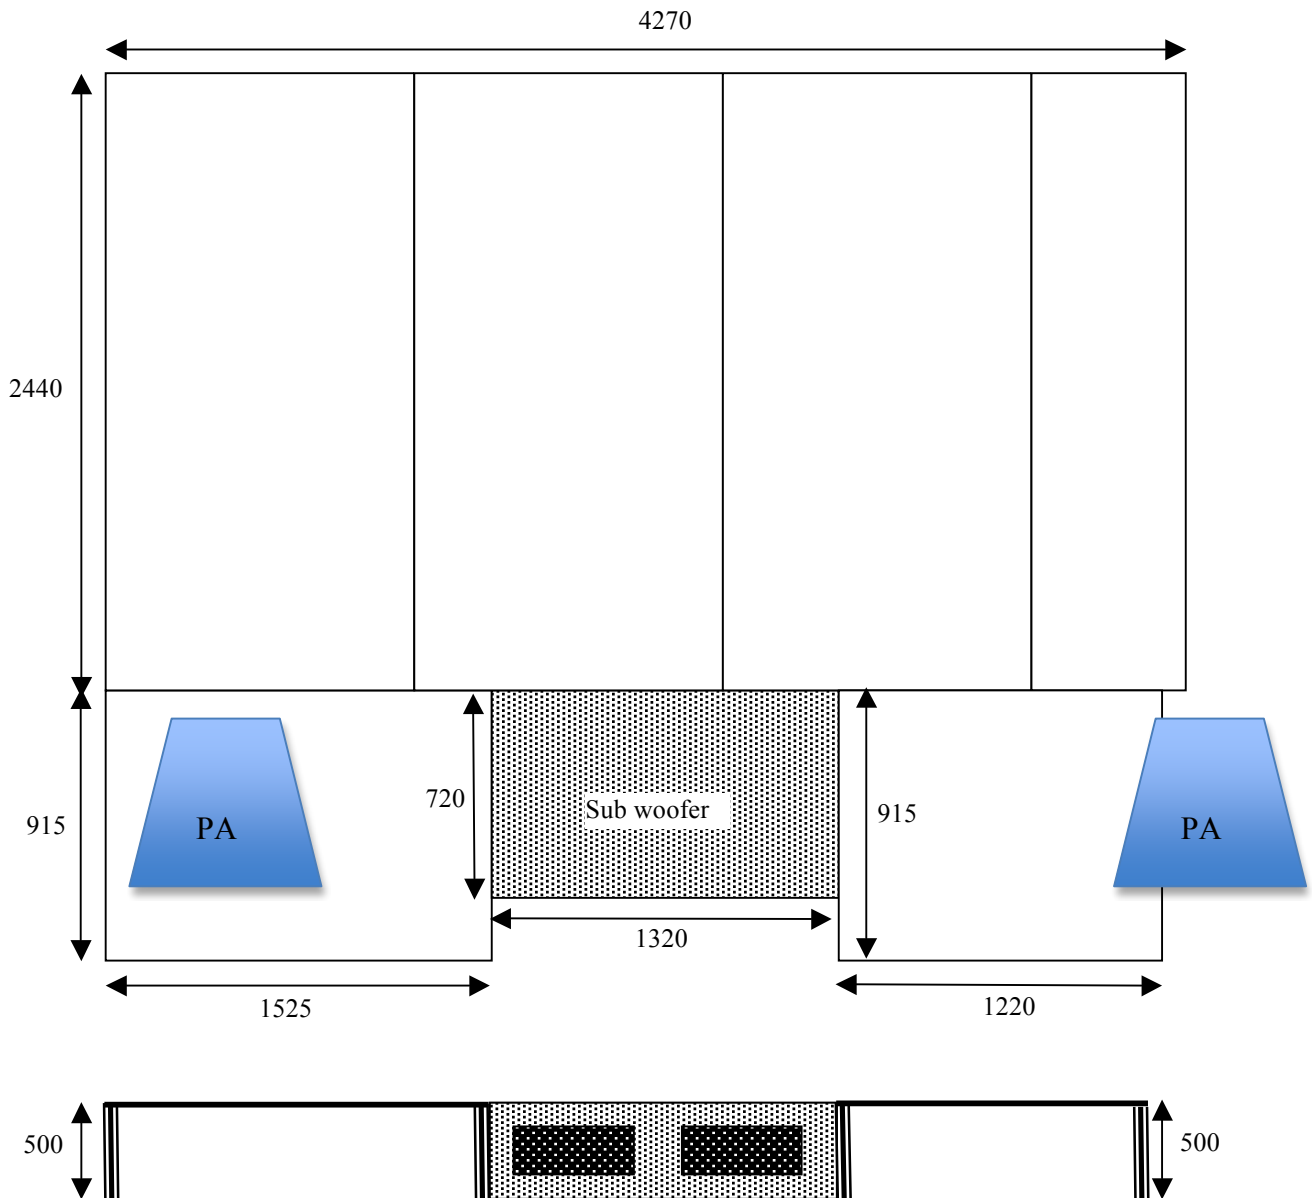

Stage dimensions (mm)

Projector spec on next page.....

Projector setup

NEC M402H – Projector

Projector Screen - Elite M120UWH2 Manual Pull Down 120 inch – **16:10 ratio**

Screen is located on rear wall behind stage. VGA input is on stage right and at Front of house mixer position.